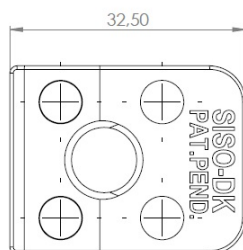

PRODUCT SHEET

Description:

Glass Door Handle "Square" F/Single Doors,Alu Finish,F/Glass Thickness 4-6mm, 1 Zamak Screw W/PVC Tip & 1 Zamak Screw, with $\varnothing 5 \times 3,5$ mm Extension

Item number:

17.40.061-0

Units	Box	Carton	HS Code	Barcode
Pcs.	10	100	8302420090	 5704866072076

Changed from 6,00 mm. to 6,20 mm. 23-04-2012

Screws needed - not on drawing!!

SISO A/S

Mileparken 11
DK-2740 Skovlunde
Denmark
VAT: DK 24786013