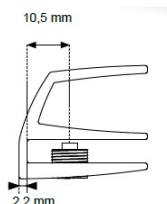

PRODUCT SHEET

Description:

Glass Door Handle "Square" F/Single Doors,Alu Finish,F/Glass Thickness 4-6mm, 1 Zamak Screw W/PVC Tip & 1 Zamak Screw, with $\varnothing 5 \times 3,5$ mm Extension

Item number:

17.40.061-0

Units	Box	Carton	HS Code	Barcode
Pcs.	10	100	8302420090	 5704866072076

Changed from 6,00 mm. to 6,20 mm. 23-04-2012

Screws needed - not on drawing!!

SISO A/S

Mileparken 11
DK-2740 Skovlunde
Denmark
VAT: DK 24786013